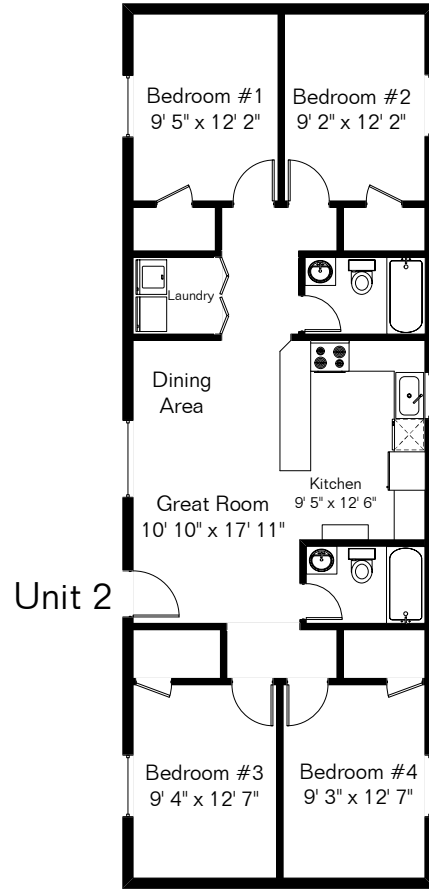

The square footages and room size information are deemed to be reliable but are not guaranteed and should be independently verified. This drawing is for marketing purposes only.

1019 E Drachman St Units 1 and 2

Unit 1 1,144 Sq Ft

Unit 2 1,171 Sq Ft

Total Living Area 2,315 Sq Ft

Site Visit March 2023
0 ft. 6 ft. 10 ft. 20 ft.

Copyright 2023 Floor Plans First! LLC
All Rights Reserved.