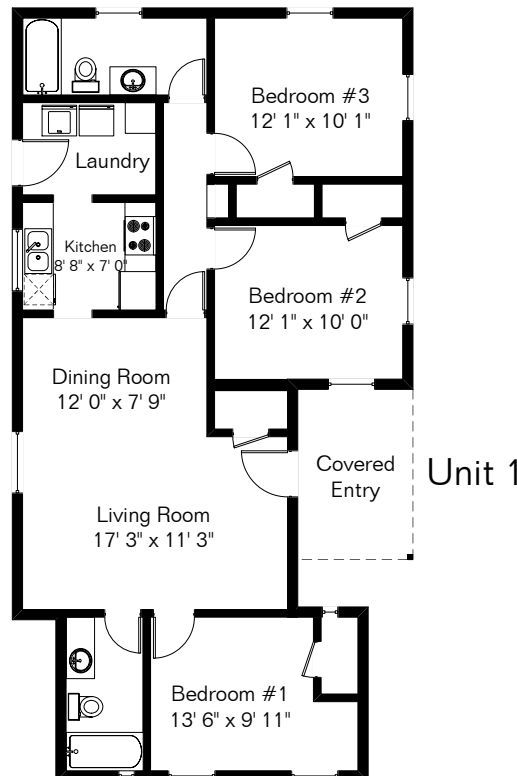

The square footages and room size information are deemed to be reliable but are not guaranteed and should be independently verified. This drawing is for marketing purposes only.

1019 E Drachman St Units 1 and 2

Unit 1 1,144 Sq Ft

Unit 2 1,171 Sq Ft

Total Living Area 2,315 Sq Ft

Site Visit March 2023
0 ft. 6 ft. 10 ft. 20 ft.

Copyright 2023 Floor Plans First! LLC
All Rights Reserved.